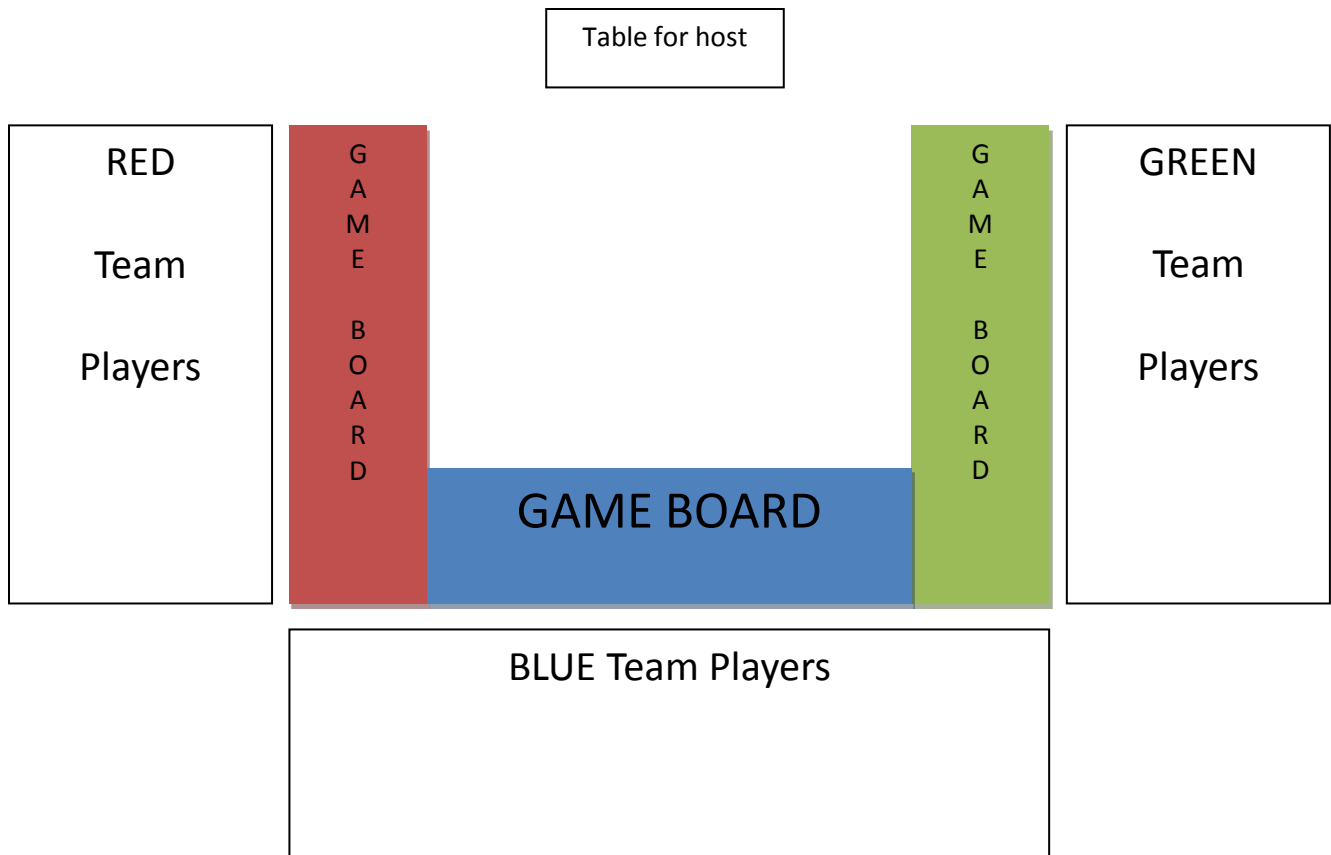

Ultimate Human Board Game

Board Game Set-Up

This game is sure to make the day exciting with team building activities everyone can do. EVERYONE will be talking about this one well after the show!